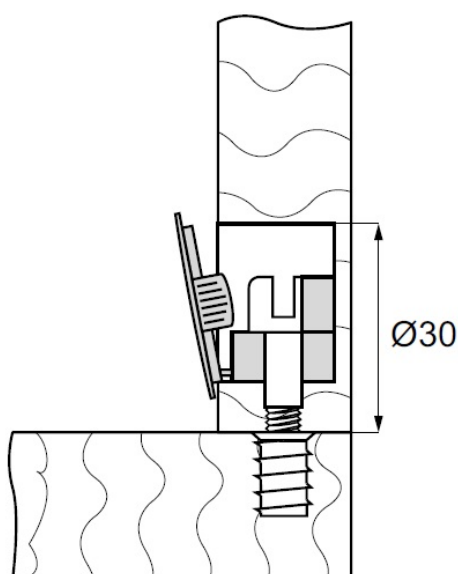

PRODUCT SHEET

Description:

KD-512 Plastic House, ø30mm, Brown

Item number:

11.04.010-0

Units	Box	Carton	HS Code	Barcode
Pcs.	1	2500	3926300090	
				5704866012836

SISO A/S

Mileparken 11
DK-2740 Skovlunde
Denmark
VAT: DK 24786013

Phone +45 45 830 900

www.siso.dk
siso@siso.dk

Danske Bank
Nytorv Branch
Copenhagen
SWIFT: DABADKKK

Account no.
4180 3112 112936
IBAN Account
DK7230003112112936