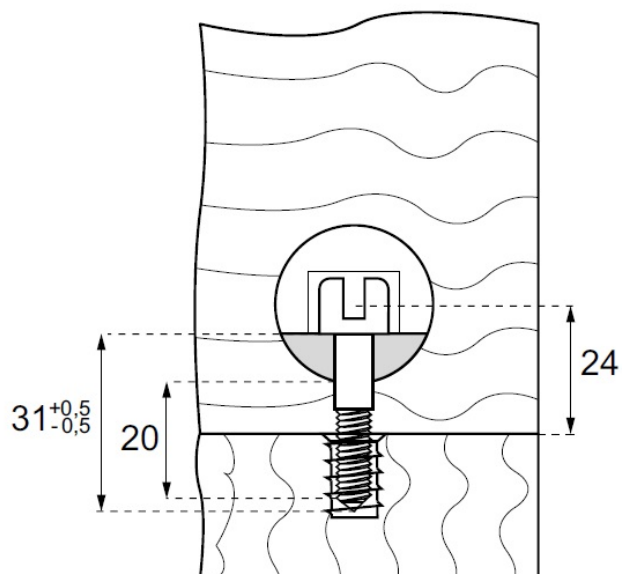

PRODUCT SHEET

Description:

KD-512 Plastic House, ø30mm, Brown

Item number:

11.04.010-0

Units	Box	Carton	HS Code	Barcode
Pcs.	1	2500	3926300090	
				5704866012836

SISO A/S

Mileparken 11
DK-2740 Skovlunde
Denmark
VAT: DK 24786013

Phone +45 45 830 900

www.siso.dk
siso@siso.dk

Danske Bank
Nytorv Branch
Copenhagen
SWIFT: DABADKKK

Account no.
4180 3112 112936
IBAN Account
DK7230003112112936